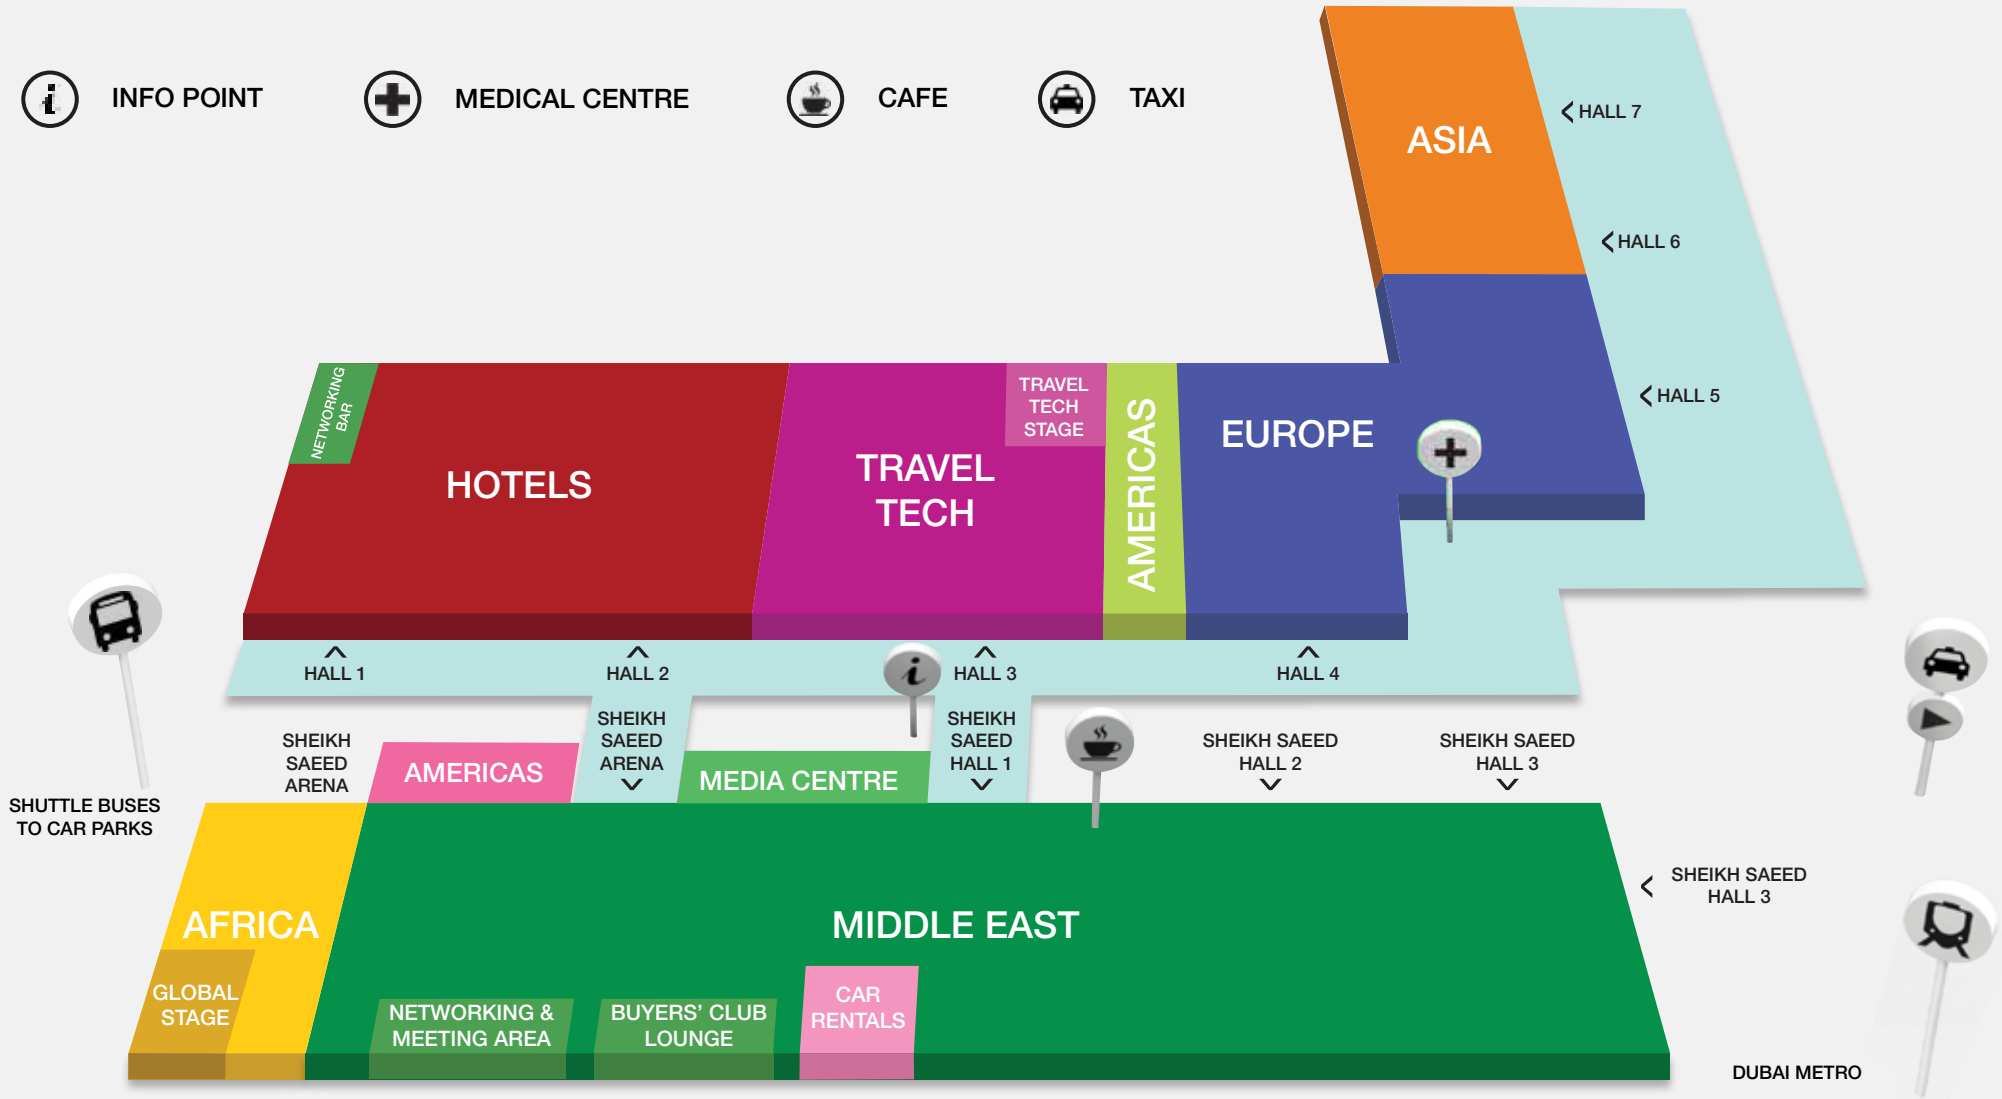

ATM 2024 Floorplan

-  INFO POINT
-  MEDICAL CENTRE
-  CAFE
-  TAXI

Destination Partner

www.arabiantravelmarket.wtm.com