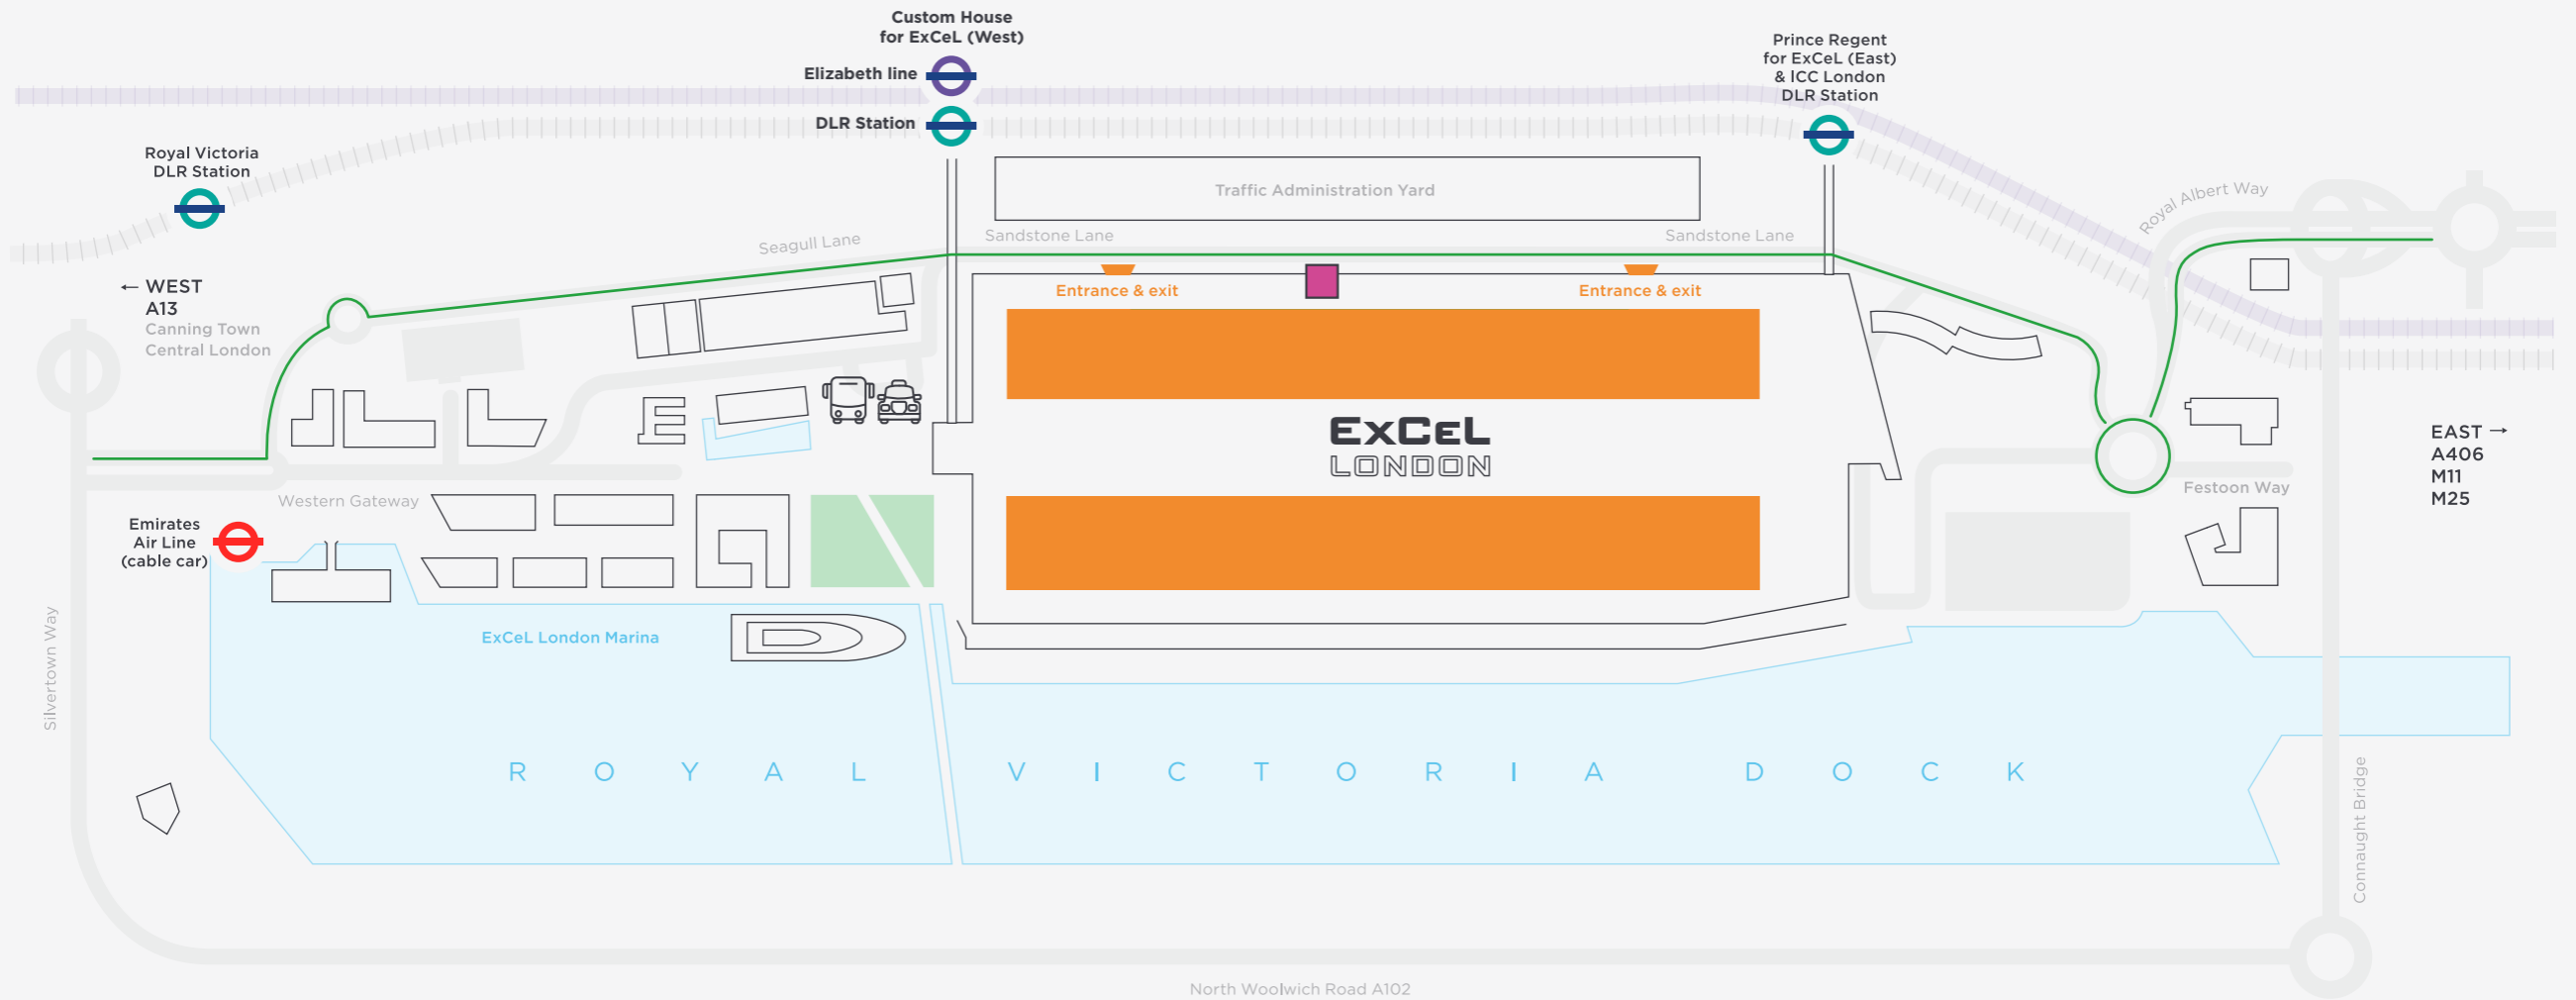

# ExCeL campus travel map

## Key

 Venue car park  
 1,800 spaces with 85 accessible spaces and access to the venue via level 0 with lifts available

 Coach, bus and taxi drop-off

 Emirates Air Line (cable car)

 Access route

 DLR station

 Traffic office

 Elizabeth line